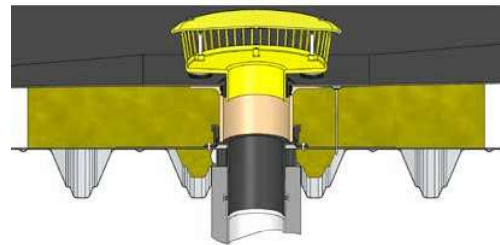

Installation example

Quality marks

FP

Sita Fireguard® screw-on flange	DN	OD*	Insulation thickness (mm)	Article number
 with dome grate	70	75	105 - 570	F302899
	100	110	105 - 570	F303299
	125	125	105 - 570	F303699
	150	160	105 - 570	F304099

Sita Fireguard® screw-on flange	DN	OD*	Insulation thickness (mm)	Article number
 with retaining element	70	75	105 - 570	F303099
	100	110	105 - 570	F303499
	125	125	105 - 570	F303899
	150	160	105 - 570	F304299