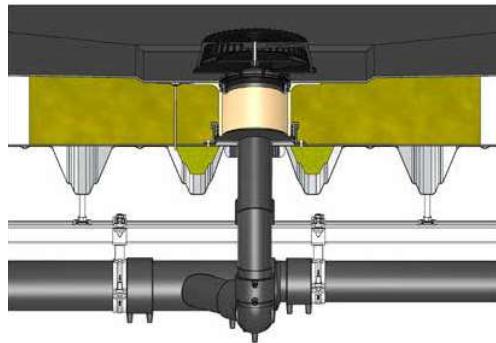

Installation example

Quality marks

SitaDSS Fireguard®	DN	OD*	Insulation thickness (mm)	Article number
 with Airstop	70	75	65 - 210	F3023xx
			105 - 570	F3024xx

SitaDSS Fireguard®	DN	OD*	Insulation thickness (mm)	Article number
 with retaining element	70	75	65 - 210	F3025xx
			105 - 570	F3026xx

*OD = Outer diameter