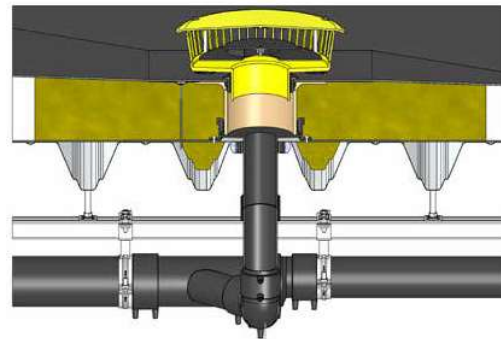

Installation example

Quality marks

FP

SitaDSS Fireguard® screw-on flange	DN	OD*	Insulation thickness (mm)	Article number
 with Airstop	70	75	105 - 570	F302499

SitaDSS Fireguard® screw-on flange	DN	OD*	Insulation thickness (mm)	Article number
 with retaining element	70	75	105 - 570	F302699