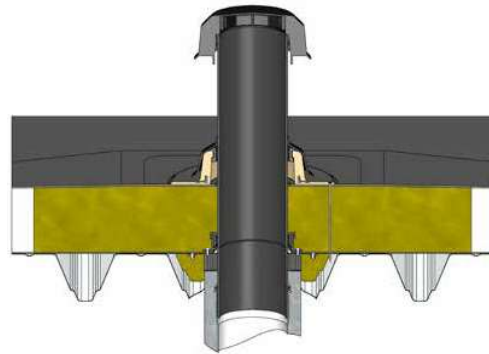

Installation example

Quality marks

SitaVent Fireguard®	DN	OD*	Insulation thickness (mm)	Article number
	70	75	50 - 450	F3043xx
	100	110	50 - 450	F3044xx
	125	125	50 - 450	F3045xx
	150	160	50 - 450	F3046xx

*OD = Outer diameter