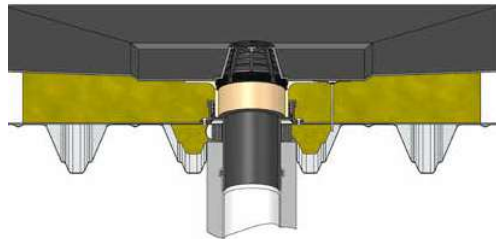

Installation example

Quality marks

Sita Fireguard®	DN	OD*	Insulation thickness (mm)	Article number
  with dome grate	70	75	65 - 210	F3027xx
			105 - 570	F3028xx
	100	110	65 - 210	F3031xx
			105 - 570	F3032xx
	125	125	65 - 210	F3035xx
			105 - 570	F3036xx
	150	160	65 - 210	F3039xx
			105 - 570	F3040xx

Sita Fireguard®	DN	OD*	Insulation thickness (mm)	Article number
  with retaining element	70	75	65 - 210	F3029xx
			105 - 570	F3030xx
	100	110	65 - 210	F3033xx
			105 - 570	F3034xx
	125	125	65 - 210	F3037xx
			105 - 570	F3038xx
	150	160	65 - 210	F3041xx
			105 - 570	F3042xx

*OD = Outer diameter