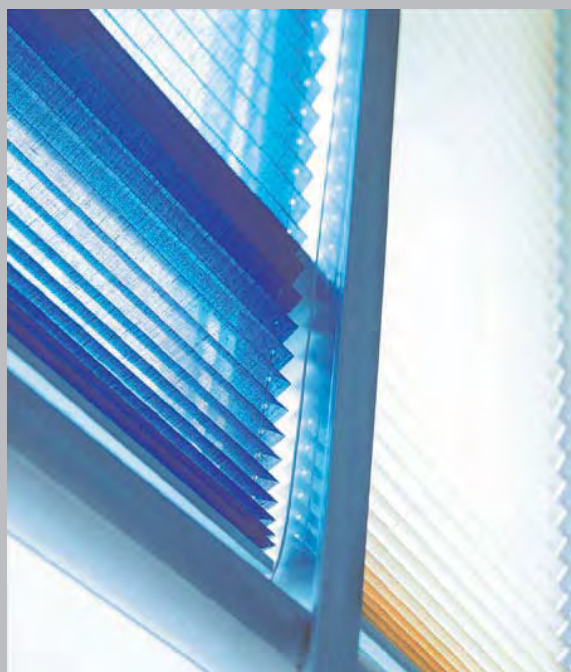

Vertical Blind Systems

Precision light, glare and privacy management can be as simple as pulling a chain or pressing a button. Vertical Blinds are most flexible systems that can accommodate virtually any application - regardless whether straight, curved or sloping.

To serve all window shapes and sizes Silent Gliss systems are made to measure. The wide selection of fabrics ranges from design driven textures to special requirement fabrics.

Silent Gliss, together with Swedish textile designer Eva Marmbrandt developed extraordinary and exclusive designs for Vertical Blinds: the Vertical Waves. Vertical Waves is a series of laser cut Vertical Blinds adjusted to the modern architecture, aiming to create more agreeable sound and light surroundings in public environments. Three designs are available: Andrea, Annika and Maria.

Vertical Waves are a perfect contemporary window treatment as well as an eye catching dramatic room divider.

Pleated Blind Systems

Pleated Blinds combine simplicity and elegance with great versatility. They may be an inspiring window fashion or an unobtrusive shading measure of pared-down elegance.

Decorative Curtain Poles

Curtain Poles are a decorative and individual suspension that can create stunning effects. The Silent Gliss Metropole range combines both the beautiful look of pole suspension and the functional advantages of curtain tracks - by using gliders that run inside the pole. The added benefit of Metropole is that it can be bent for bay windows and still functions perfectly!