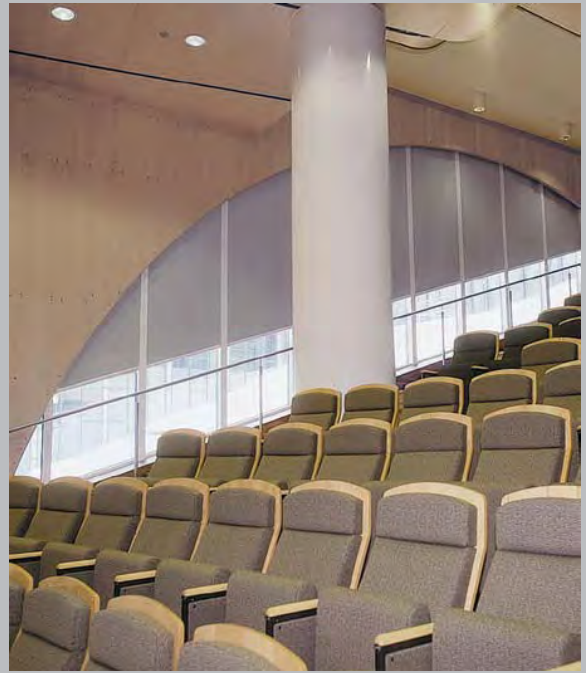

Dim-Out Blind Systems

Offices, schools, laboratories, private homes - wherever maximum light exclusion is needed Dim Out Blinds are an ideal solution.

The Silent Gliss range comprise vertical, horizontal, sloping and multiple systems to meet exact requirements. By combining high functionality and reliability they are able to offer discreet systems in proportion to the window's dimensions.

All Dim-Out fabrics are sealed and riveted and most fabrics are flame retardant.