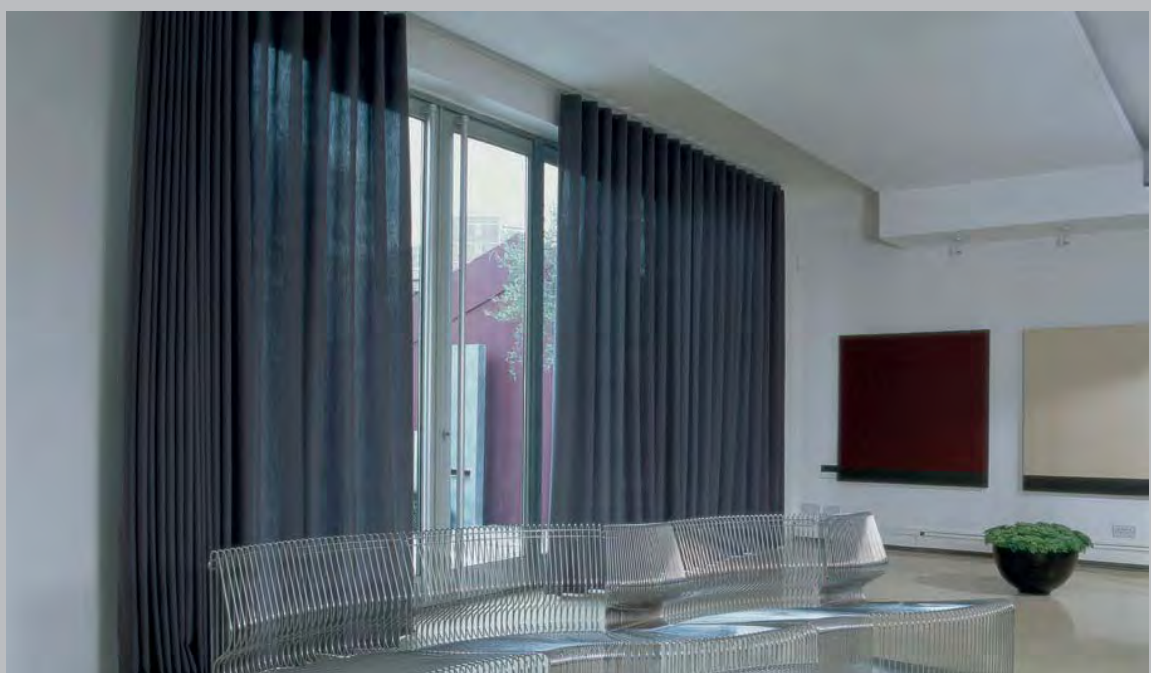

Decorative Curtain Poles

Curtain Poles are a decorative and individual suspension that can create stunning effects. The Silent Gliss Metropole range combines both the beautiful look of pole suspension and the functional advantages of curtain tracks - by using gliders that run inside the pole. The added benefit of Metropole is that it can be bent for bay windows and still functions perfectly!

The stylish and beautifully crafted finials and accessories underline or stress the design statement of the chosen curtains or blinds. The poles are offered in thirteen finishes, including wood effects and can be operated by hand, cord or motorised.