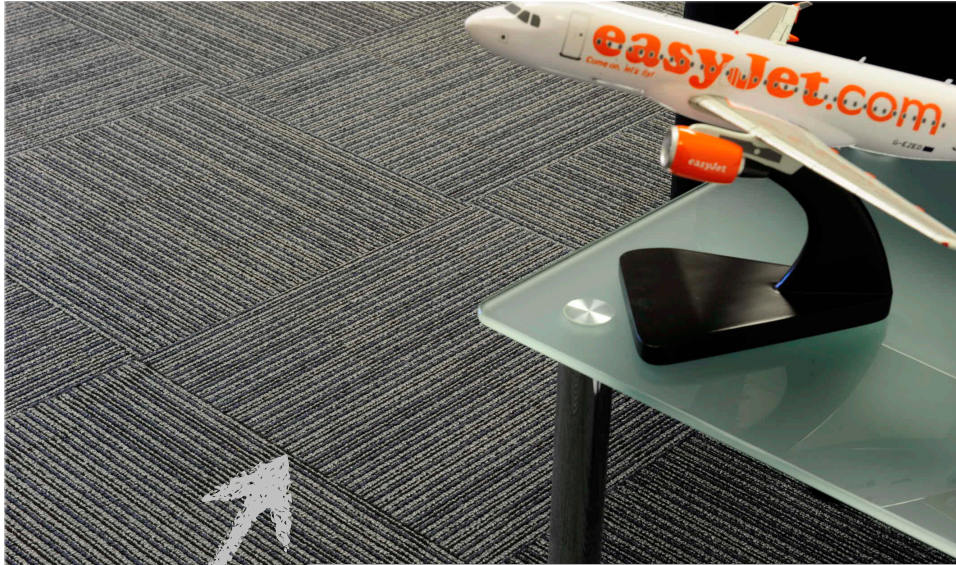

CFS carpets

case study

Airport Offices - Oxford Aviation Academy - Oxford

After undergoing a complete refit of offices, classrooms, corridors and training suites, the academy is ready for take off !

"The CFS tiles were superb to install you can really see and feel the quality" - Ian James - Installer

"We have had great comments from the staff who have noticed the huge difference underfoot between the old carpet tiles and the new ones" - Mark - Facilities Manager

CFS Carpet Tiles:

Range

Synopsis

Colour