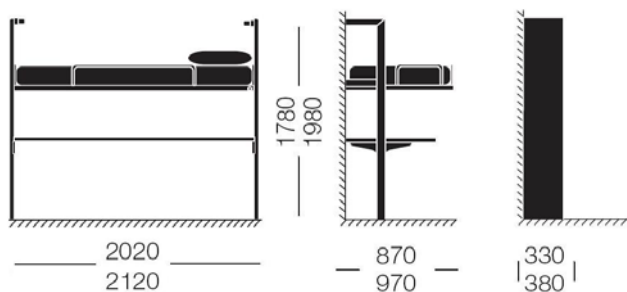

TECHNICAL DATA

Product: LA LITERAL Studio

Design: Lievore Altherr Molina

Technical data:

Metal frame made of profiles for wall fixing, semi-oval section 60x35x2mm.

Bed frame of rectangular section 50x35x2mm.

Individual ladder (included on price).

Finishings: grey silver or white epoxy coating.

Front/mattres support in Bunkbed, Studio and single bed, chipboard 19mm with simulated beech melamine, white, pumpkin or red colours.

Weight 190 : 108 / 113 Kg.

Weight 200 : 113 / 119 Kg.