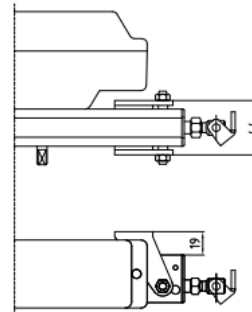

Technical Drawing

Dimensions

Stroke	L
180 mm	400 mm
350 mm	570 mm
550 mm	770 mm
750 mm	970 mm
1000 mm	1220 mm

For further dimensions see product codes table below
The AutoCAD drawing for this product can be found at www.secontrols.com