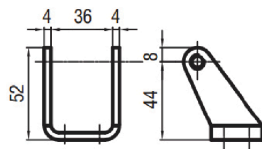

Brackets

UCLA Aluminium End Bracket

ABU0040234E