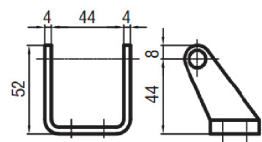

UCLA Aluminium Sliding Bracket

ABU0040235F

Technical Data

Actuator	SELA U 65
Actuator Type	230 V ac Rack & Pinion Linear
Voltage (all ± 5%)	230 V ac
Amp Draw Current (with load)	0.1 A
Stroke	180/350/550/750/1000 mm
Operating Speed	8 mm/s
Ambient Operating Temp	-10°C to +40°C
IP Rating	IP55
Thrust Force	650 N
Switching	Electronic Limit
Standard Finish	Rack - Silver Anodised Body - White
Flex Length	1.5 m
Flex Type	4 Core PVC
Flex Colour	White
Product Warranty	12 months from date of invoice¹
Application	Environmental Ventilation

Product Codes - SELA U 65

Silver Anodised	Stroke
DAU06500180	180 mm
DAU06500350	350 mm
DAU06500550	550 mm
DAU06500750	750 mm
DAU06501000	1000 mm

Product Codes - Actuator Rack

ASU00010180	SELU U Secondary Actuator Rack 180mm
ASU00010350	SELU U Secondary Actuator Rack 350mm
ASU00010550	SELU U Secondary Actuator Rack 550mm
ASU00010750	SELU U Secondary Actuator Rack 750mm
ASU00011000	SELU U Secondary Actuator Rack 1000mm

Product Codes - Connecting Rods

ARU00011000	SELU U Connecting Rod 1000mm
ARU00011500	SELU U Connecting Rod 1500mm
ARU00012000	SELA U Connecting Rod 2000mm