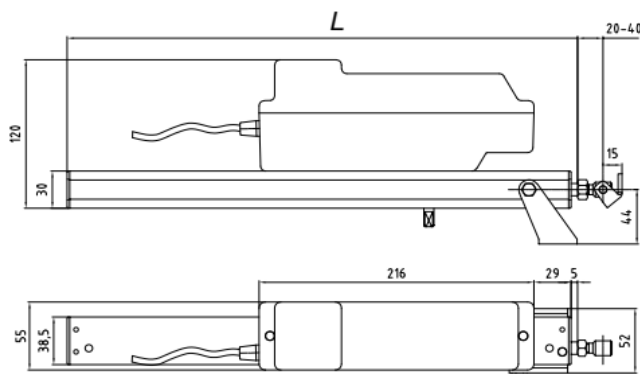

Technical Drawing

Dimensions

Stroke	L
180 mm	400 mm
350 mm	570 mm
550 mm	770 mm
750 mm	970 mm
1000 mm	1220 mm

For further dimensions see product codes table below
The AutoCAD drawing for this product can be found at www.secontrols.com

Brackets

UCLA Aluminium End Bracket

ABU0040234E

UCLA Aluminium Sliding Bracket

ABU0040235F

Technical Data

Actuator	SELA U 65
Actuator Type	230 V ac Rack & Pinion Linear
Voltage (all ± 5%)	230 V ac
Amp Draw Current (with load)	0.1 A
Stroke	180/350/550/750/1000 mm
Operating Speed	8 mm/s
Ambient Operating Temp	-10°C to +40°C
IP Rating	IP55
Thrust Force	650 N
Switching	Electronic Limit
Standard Finish	Rack - Silver Anodised Body - White
Flex Length	1.5 m
Flex Type	4 Core PVC
Flex Colour	White
Product Warranty	12 months from date of invoice¹
Application	Environmental Ventilation

Product Codes - SELA U 65

Silver Anodised	Stroke
DAU06500180	180 mm
DAU06500350	350 mm
DAU06500550	550 mm
DAU06500750	750 mm
DAU06501000	1000 mm

Product Codes - Actuator Rack

ASU00010180	SELU U Secondary Actuator Rack 180mm
ASU00010350	SELU U Secondary Actuator Rack 350mm
ASU00010550	SELU U Secondary Actuator Rack 550mm
ASU00010750	SELU U Secondary Actuator Rack 750mm
ASU00011000	SELU U Secondary Actuator Rack 1000mm

Product Codes - Connecting Rods

ARU00011000	SELU U Connecting Rod 1000mm
ARU00011500	SELU U Connecting Rod 1500mm
ARU00012000	SELA U Connecting Rod 2000mm