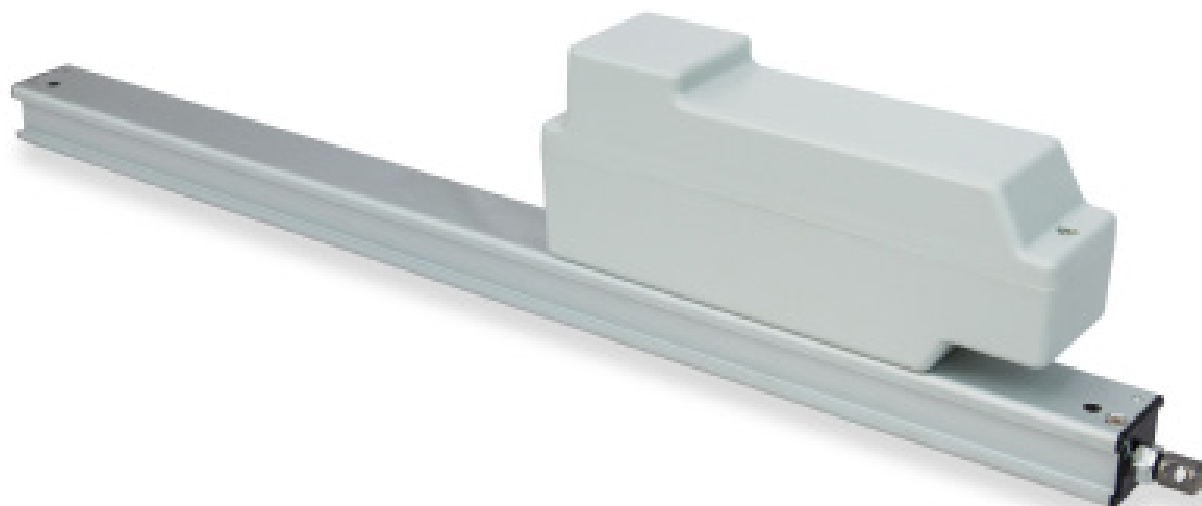

SELA U 65

Linear Drive Actuator / 230 V ac / 650 N

Linear Drive Actuator / 230 V ac / 650 N

Cost effective and strong rack and motor drive mainly used for sloping smoke vent and rooflight applications.

Two push points from a single motor can be provided via a connecting rod and secondary rack, see tables overleaf for information.

Orientation

Bottom Hung

Top Hung

Side Hung

Sloping Roof Vent

Centre Pivot

Roof Vent

Applications

Technical Data

Actuator	SELA U 65
Actuator Type	230 V ac Rack & Pinion Linear
Voltage (all ± 5%)	230 V ac
Amp Draw Current (with load)	0.1 A
Stroke	180/350/550/750/1000 mm
Operating Speed	8 mm/s
Ambient Operating Temp	-10°C to +40°C
IP Rating	IP55
Thrust Force	650 N
Switching	Electronic Limit
Standard Finish	Rack - Silver Anodised Body - White
Flex Length	1.5 m
Flex Type	4 Core PVC
Flex Colour	White
Product Warranty	12 months from date of invoice ¹
Application	Environmental Ventilation

¹ Commercial terms for each project will supersede this warranty information.

Product Codes - SELA U 65

Silver Anodised	Stroke
DAU06500180	180 mm
DAU06500350	350 mm
DAU06500550	550 mm
DAU06500750	750 mm
DAU06501000	1000 mm