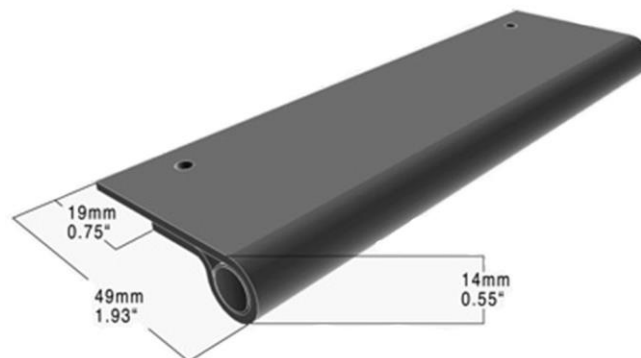

## Kent Black Smooth Leather Edge Pull

22034.06

- Kent Chocolate Smooth leather pull.
- 192x49mm.
- 160mm centres.
- High quality European leather.
- c/w fixing screws.

Customer Service Tel: 020 7228 1185 sales@sdslondon.co.uk  
Accounts Tel: 020 7228 1183 accounts@sdslondon.co.uk