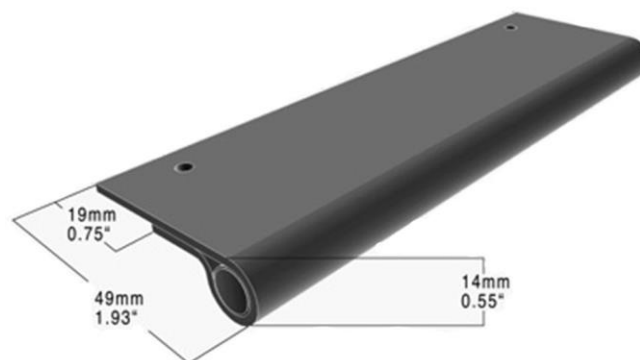

## Kent Black Smooth Leather Edge Pull

22034.05

- Kent Chocolate Smooth leather pull.
- 160x49mm.
- 128mm centres.
- High quality European leather.
- c/w fixing screws.

Customer Service Tel: 020 7228 1185 sales@sdslondon.co.uk  
Accounts Tel: 020 7228 1183 accounts@sdslondon.co.uk