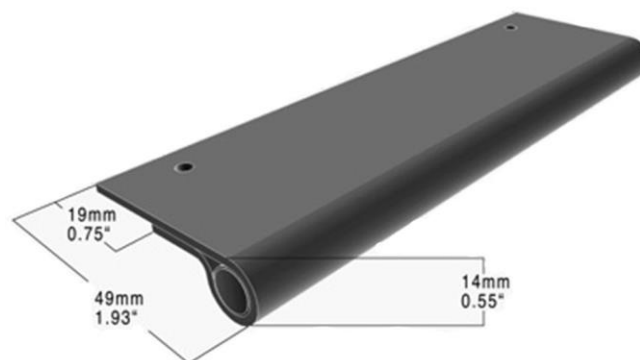

SDS LONDON
ARCHITECTURAL IRONMONGERY

Kent Black Smooth Leather Edge Pull

22034.01

- Kent Chocolate Smooth leather pull.
- 40x49mm.
- 16mm centres.
- High quality European leather.
- c/w fixing screws.

Customer Service Tel: 020 7228 1185 sales@sdslondon.co.uk
Accounts Tel: 020 7228 1183 accounts@sdslondon.co.uk