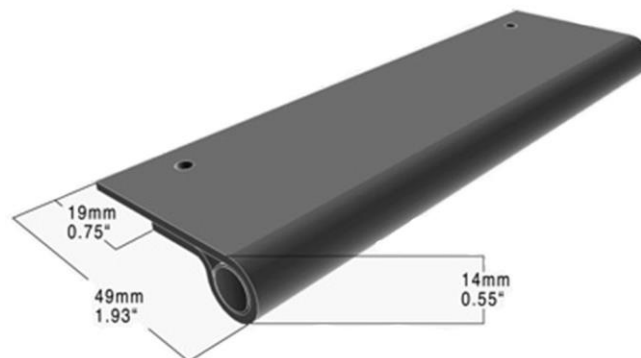

SDS LONDON
ARCHITECTURAL IRONMONGERY

Kent Chocolate Smooth Leather Edge Pull

22033.04

- Kent Chocolate Smooth leather pull.
- 128x49mm.
- 96mm centres.
- High quality European leather.
- c/w fixing screws.