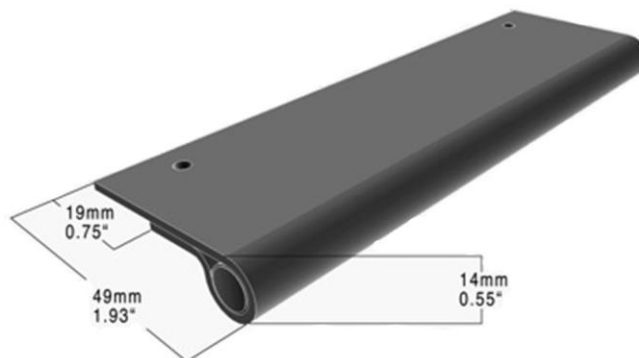

SDS LONDON
ARCHITECTURAL IRONMONGERY

Kent Chocolate Smooth Leather Edge Pull

22033.02

- Kent Chocolate Smooth leather pull.
- 60x49mm.
- 32mm centres.
- High quality European leather.
- c/w fixing screws.