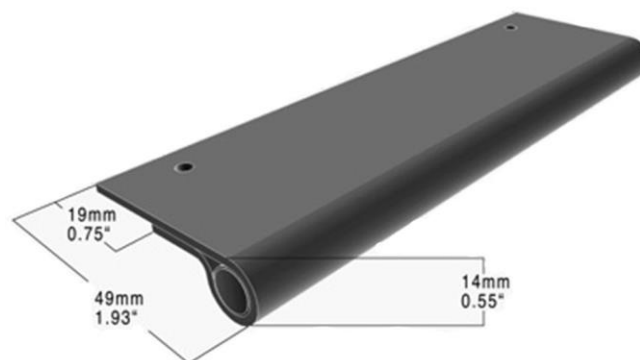

SDS LONDON
ARCHITECTURAL IRONMONGERY

Kent Whiskey Smooth leather pull

22032.05

- Kent Whiskey Smooth leather pull.
- 160x49mm.
- 128mm centres.
- High quality European leather.
- c/w fixing screws.

Customer Service Tel: 020 7228 1185 sales@sdslondon.co.uk
Accounts Tel: 020 7228 1183 accounts@sdslondon.co.uk