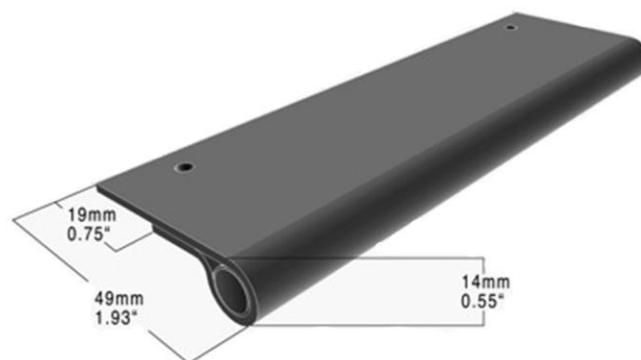

SDS LONDON
ARCHITECTURAL IRONMONGERY

Kent Whiskey Smooth leather pull

22032.02

- Kent Whiskey Smooth leather pull.
- 64x49mm.
- 32mm centres.
- High quality European leather.
- c/w fixing screws.

Customer Service Tel: 020 7228 1185 sales@sdslondon.co.uk
Accounts Tel: 020 7228 1183 accounts@sdslondon.co.uk