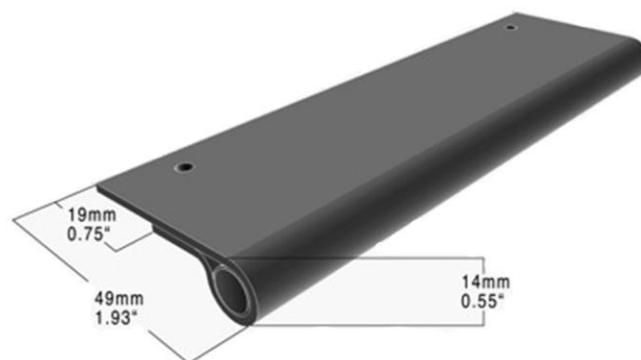

SDS LONDON
ARCHITECTURAL IRONMONGERY

Kent Platin Smooth Leather Edge Pull

22031.04

- Kent Platin Smooth leather pull.
- 128x49mm.
- 96mm centres.
- High quality European leather.
- c/w fixing screws.

Customer Service Tel: 020 7228 1185 sales@sdslondon.co.uk
Accounts Tel: 020 7228 1183 accounts@sdslondon.co.uk