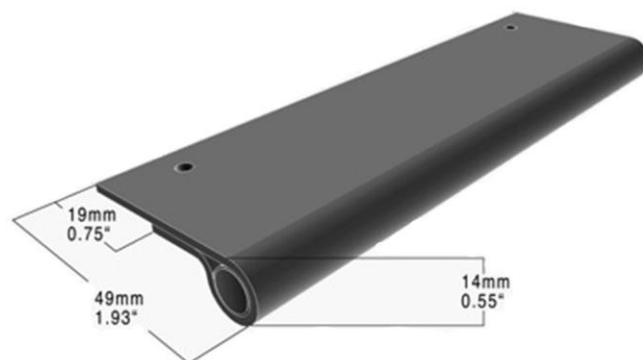

SDS LONDON
ARCHITECTURAL IRONMONGERY

Kent Shell Smooth Leather Edge Pull

22030.05

- Kent Shell Smooth leather pull.
- 160x49mm.
- 128mm centres.
- High quality European leather.
- c/w fixing screws.

Customer Service Tel: 020 7228 1185 sales@sdslondon.co.uk
Accounts Tel: 020 7228 1183 accounts@sdslondon.co.uk