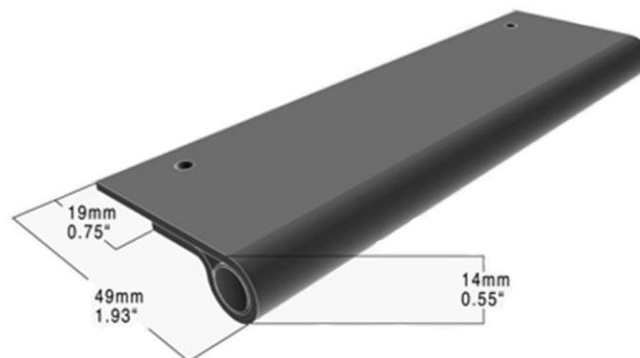

SDS LONDON
ARCHITECTURAL IRONMONGERY

Kent Shell Smooth Leather Edge Pull

22030.04

- Kent Shell Smooth leather pull.
- 128x49mm.
- 96mm centres.
- High quality European leather.
- c/w fixing screws.

Customer Service Tel: 020 7228 1185 sales@sdslondon.co.uk
Accounts Tel: 020 7228 1183 accounts@sdslondon.co.uk