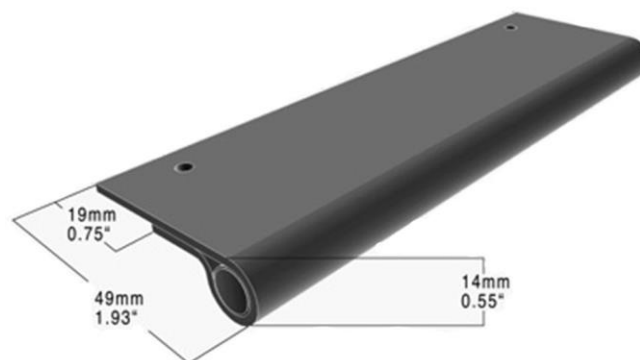

SDS LONDON
ARCHITECTURAL IRONMONGERY

Kent Shell Smooth Leather Edge Pull

22030.03

- Kent Shell Smooth leather pull.
- 96x49mm.
- 64mm centres.
- High quality European leather.
- c/w fixing screws.

Customer Service Tel: 020 7228 1185 sales@sdslondon.co.uk
Accounts Tel: 020 7228 1183 accounts@sdslondon.co.uk