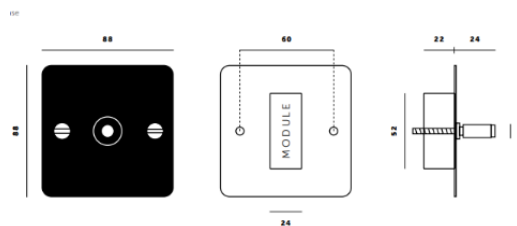

SDS LONDON
ARCHITECTURAL IRONMONGERY

1 Gang Intermediate Toggle Light Switch

93402.00

- Buster & Punch 1 Gang intermediate toggle switch matt black plate.
- Flat Satin brass plate c/w signature solid metal coin screws.
- Available finishes relate to toggle and coin screw.
- Radius corners.
- 3 Way 230-240v.
- Fits 1G UK backbox.