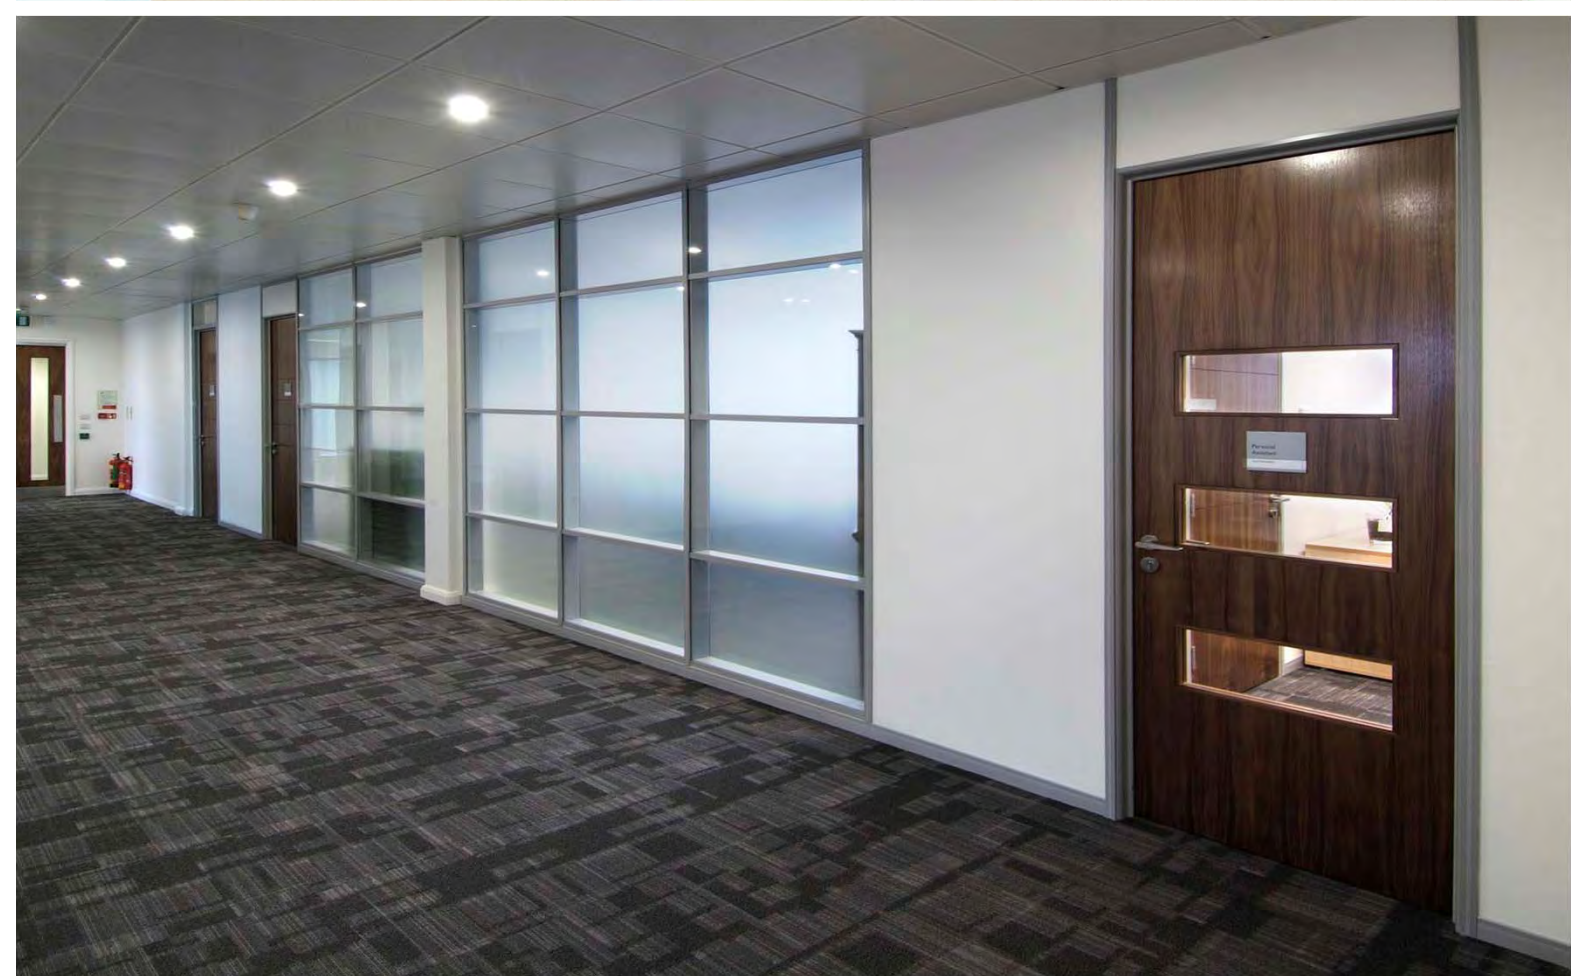

SAS System 6000