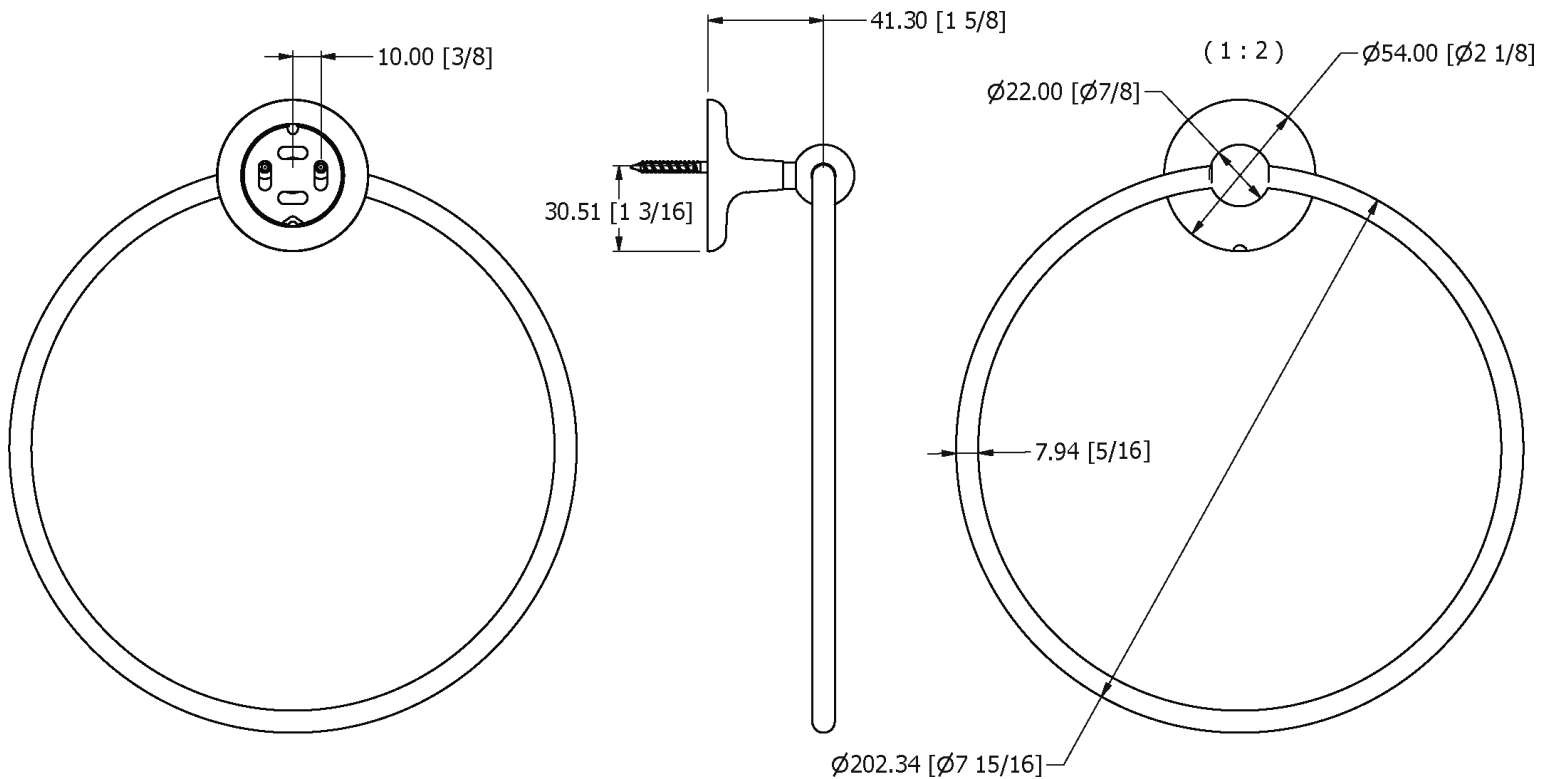

# SAMUEL HEATH

**Product Number:** N1098-8

**Description:** Towel ring, 8"

## Specification Drawing