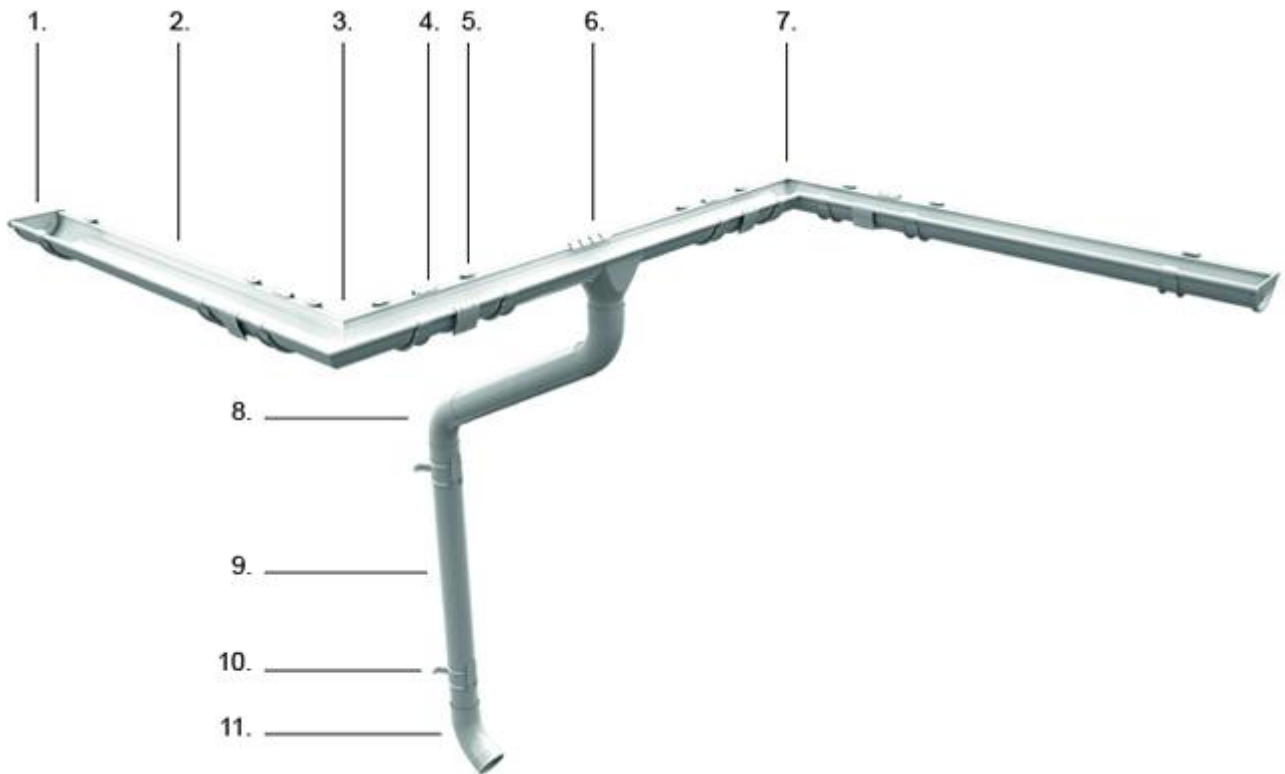

4. Gutter joint
5. Gutter bracket
6. Outlet
7. Corner internal
8. Bend
9. Downpipe
10. Downpipe bracket
11. Outlet pipe