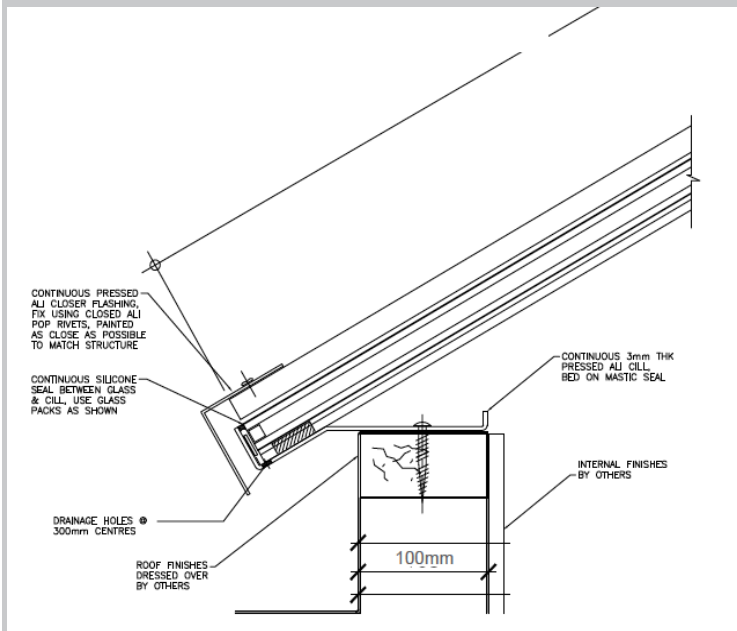

Lantern Rooflights

Rooflight Architectural's range of bespoke lantern glazing is ideally suited to domestic and commercial environments. Having structural integrity, narrow site lines, and an impressive range of options inclusive of:

- Electrically operated opening vents
- Any RAL or B.S Colour finish to aluminium Framework
- Full range of glazing specifications
- Ridge, Hipped, Vertical sides, Octagonal etc
- •

Double glazed with safety glass sealed units, featuring the latest insulation ratings, which can be Solar Control and Self Cleaning if required