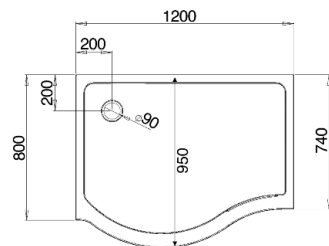

Stow position

Wave Curved Walk-in V8SPC13S. Shower Tray V8STL. Shower Basket RSB06.

Launch Autumn 2014  
**Wave Walk-in**

Create a true style statement in your bathroom with our beautiful Lumin8 Curved Walk-in. The curvaceous nature of the Walk-in presents a luxuriously large showering area – and the curved glass which helps to create improved water integrity cleverly stows inside its own curve when not in use.

A frameless 700mm wetroom panel option is available if used in a corner situation.

Finger pull hole

V8STL - Left Hand

V8STR - Right Hand

**Specifications:**

- 1950mm high
- 8mm glass thickness
- Bright silver frame
- Fixed Curved Panel
- Inward opening curved moving panel - rotates through 180 degrees
- Optional Chromed brass brace bar included
- Clear PVC bottom seal on deflector panel
- 25mm vertical adjustment
- Chrome top caps
- Tray Compatibility: Suitable for dedicated tray or straight to floor using Roman Shield Wetroom System

Code	Fixed Panel (mm)	Moving Panel (mm)	Size (mm)	Aperture (mm)	Adjustments (mm)	Tray	£ ex vat	£ inc vat
V8SPC13S	740	430	1200	435	25mm	V8ST	£670.83	£805.00

Tray handing must be specified - for pricing please see page 92. For Roman Shield Wetroom System pages 70-72