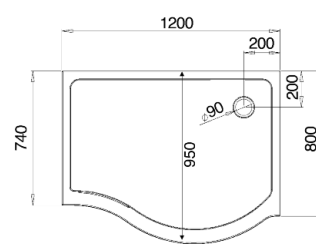

Stow position

Wave Curved Walk-in V8SPC13S. Shower Tray V8STL. Shower Basket RSB06.

Launch Autumn 2014  
**Wave Walk-in**

Create a true style statement in your bathroom with our beautiful Lumin8 Curved Walk-in. The curvaceous nature of the Walk-in presents a luxuriously large showering area – and the curved glass which helps to create improved water integrity cleverly stows inside its own curve when not in use.

A frameless 700mm wetroom panel option is available if used in a corner situation.

Finger pull hole

V8STL - Left Hand

V8STR - Right Hand

**Specifications:**

- 1950mm high
- 8mm glass thickness
- Bright silver frame
- Fixed Curved Panel
- Inward opening curved moving panel - rotates through 180 degrees
- Optional Chromed brass brace bar included
- Clear PVC bottom seal on deflector panel
- 25mm vertical adjustment
- Chrome top caps
- Tray Compatibility: Suitable for dedicated tray or straight to floor using Roman Shield Wetroom System

Code	Fixed Panel (mm)	Moving Panel (mm)	Size (mm)	Aperture (mm)	Adjustments (mm)	Tray	£ ex vat	£ inc vat
V8SPC13S	740	430	1200	435	25mm	V8ST	£670.83	£805.00

Tray handing must be specified - for pricing please see page 92. For Roman Shield Wetroom System pages 70-72