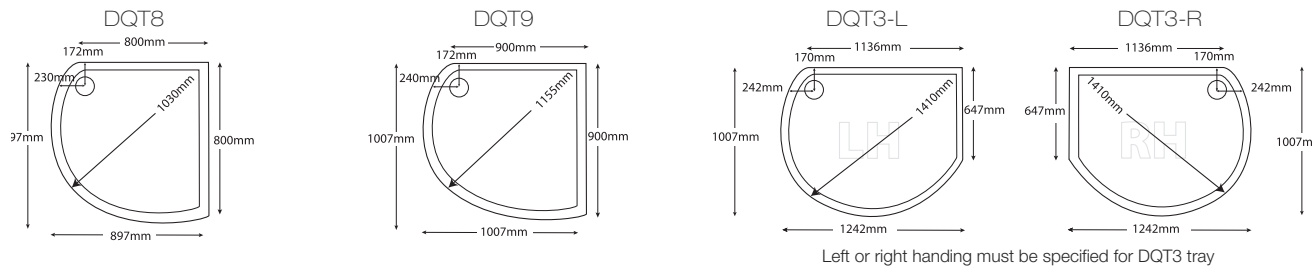

Launch Autumn 2014  
Bow Fronted  
Quadrant

The cleverly shaped Lumin8 Bow Fronted Quadrant will make the most out of your available bathroom space. The weight of the 8mm thick glass presents a smooth gliding door action; the sliding door avoids obstruction into the bathroom space and into the showering space, making it ideal for the smaller bathroom. The clever sizing of the 650mm x 1150mm tray takes up minimal wall space but delivers a showering area of 1200mm x 1000mm to maximise the showering area.

Offset Bow Fronted Quadrant V8BQ1113S. Roman Tray DQT3 Shower Basket RSB06.

Code	Description	Size (mm)	Aperture (mm)	Adjustments (mm)	Tray	£ ex vat	£ inc vat
V8BQ813S	Bow Fronted Quadrant	800 x 800	570	840 - 865	DQT8	£745.83	£895.00
V8BQ913S	Bow Fronted Quadrant	900 x 900	650	950 - 975	DQT9	£745.83	£895.00
V8BQ1113S	Offset Bow Fronted Quadrant	1136 x 647	650	950 - 975 & 1185 - 1210	DQT3	£829.17	£995.00

**Specifications:**

- 1950mm high
- 8mm glass thickness
- Chromed brass handle
- Bright silver frame
- 'Minimal' low profile seals
- Smooth running 'quick release' roller bearings
- 25mm vertical adjustment in each profile
- Tray Compatibility: Suitable for dedicated tray or straight to floor using Roman Shield Wetroom System
- Chrome top caps