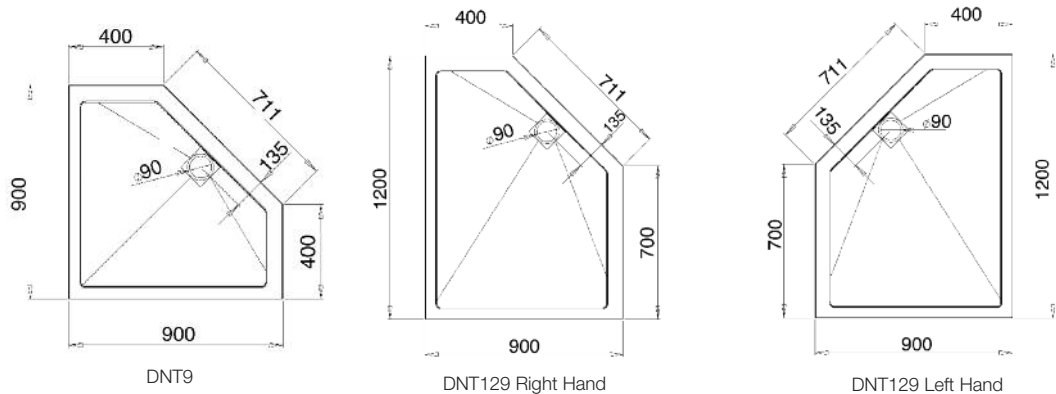

2 Neo-Angle Door-DXPDB | Neo-Angle Panels-DXP129PAL | Neo-Angle Shower Tray-DNT129L | Shower Basket-RSB01

Launch Autumn 2014

Neo-Angle Enclosure for Corner Fitting

Please note:

Door aperture/projection is 660mm - enclosure size required is achieved by size of Neo Panels (this is reflected in Order Codes).

Neo-Angle Enclosure

	Enclosure Size (mm)	Handing Style	Adjustment (mm)	Total Cost		Order Codes required:	
				ex VAT	inc VAT	Door	Neo Panels
1	900 x 900	Left Hand	860 - 875	£1125.00	£1350.00	DXPDB	DXP9PAL
	900 x 900	Right Hand	860 - 875	£1125.00	£1350.00	DXPDB	DXP9PAR
2	1200 x 900	Left Hand	1160 - 1175 & 860 - 875	£1250.00	£1500.00	DXPDB	DXP129PAL
	1200 x 900	Right Hand	1160 - 1175 & 860 - 875	£1250.00	£1500.00	DXPDB	DXP129PAR

For full details of Neo-Angle trays and Roman Shield Wetroom System see pages 27-28.

Features and Benefits:

2000mm high (wall profile height) | 2005mm high (to top of bracing) | 10mm glass | Chromed brass machined components | Chromed brass self-closing hinges | Chromed brass feature handle | Low profile PVC seals | Bright silver frame | 15mm of adjustment in each profile | Integrated 'tray or floor' Water Safe System | Please indicate handing (RH or LH) when ordering | Available with square hardware | Suitable for installation to Neo tray or straight to floor.