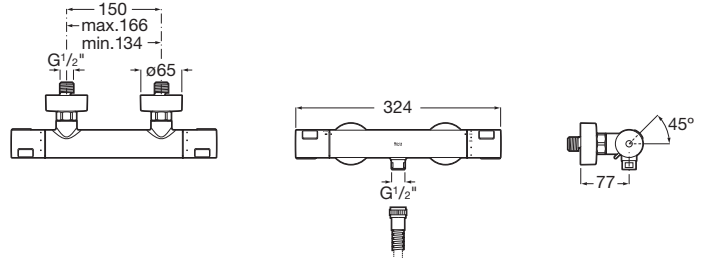

T-500

Wall-mounted thermostatic shower mixer

TECHNICAL DRAWINGS

FEATURES

Application: Shower

Faucet type: Thermostatic

Installation type: Wall-mounted

Temperature selection

Water and energy-saving

EverShine

Quick Reaction®

SafeTouch®

Safety 38°

T-500

The T-500 series offers you the benefits and functionalities that characterise thermostatic brassware: water and energy saving, safety and comfort.