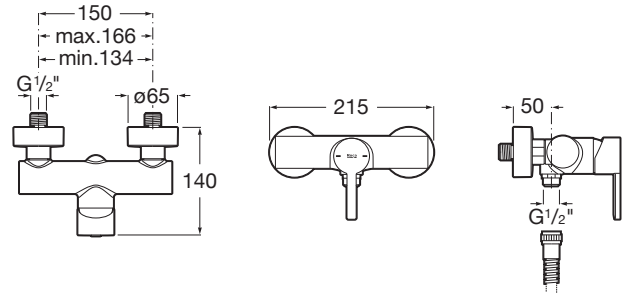

NAIA

Wall-mounted shower mixer

TECHNICAL DRAWINGS

FEATURES

Application: Shower

Diverter: Manual

Faucet type: Single-lever

Finish: Titanium Black

Handle position: Top

Installation type: Wall-mounted

Type of cartridge: Ceramic Disc

SoftTurn®

Naia

Character and sophistication join in this collection of faucets with a minimalist design, born out of a perfect combination of cylindrical and square geometric shapes.