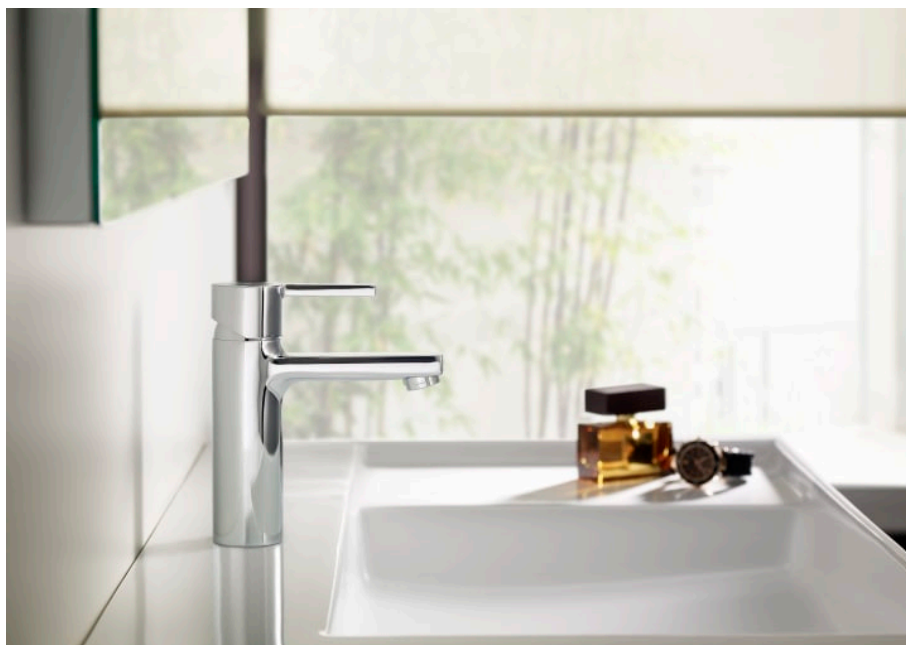

NAIA

Wall-mounted shower mixer

TECHNICAL DRAWINGS

FEATURES

Application: Shower

Diverter: Manual

Faucet type: Single-lever

Finish: Chrome

Handle position: Top

Installation type: Wall-mounted

Type of cartridge: Ceramic Disc

EverShine

SoftTurn®

Naia

Character and sophistication join in this collection of faucets with a minimalist design, born out of a perfect combination of cylindrical and square geometric shapes.