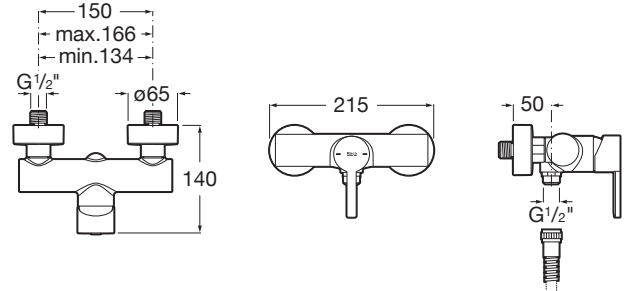

NAIA

Wall-mounted shower mixer

TECHNICAL DRAWINGS

FEATURES

Application: Shower

Diverter: Manual

Faucet type: Single-lever

Finish: Chrome

Handle position: Top

Installation type: Wall-mounted

Type of cartridge: Ceramic Disc

EverShine

SoftTurn®

Naia

Character and sophistication join in this collection of faucets with a minimalist design, born out of a perfect combination of cylindrical and square geometric shapes.