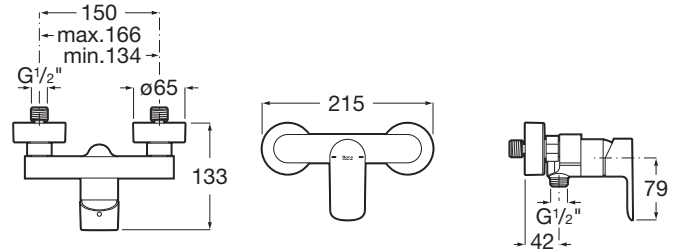

CALA

Wall-mounted shower mixer

TECHNICAL DRAWINGS

FEATURES

Application: Shower

Faucet type: Single-lever

Finish: Chrome

Installation type: Wall-mounted

Net weight (kg): 1.6

Water connection diameter: 1/2"

EverShine

SoftTurn®

Cala

The essence of Cala's design is demonstrated in a slim body of only 38mm and its flat rectangular handle, in perfect harmony with the shape of the spout; the ultimate blend of visual elements combined for optimal proportion and style. This comprehensive collection features a range of basin taps, bath shower mixers and bidet options.