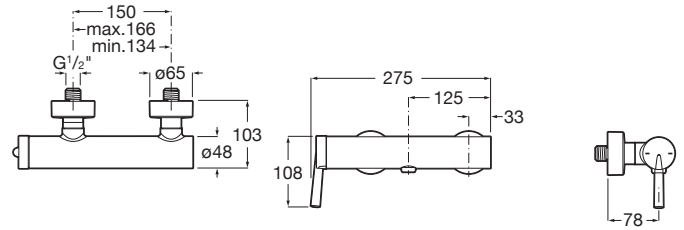

## Wall-mounted shower mixer

TECHNICAL DRAWINGS

### FEATURES

Application: Shower

Faucet type: Single-lever

Finish: Chrome

Handle position: Top

Installation type: Wall-mounted

Waste type: Waste not included

EverShine