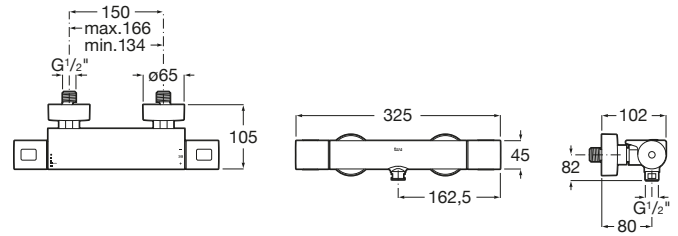

TECHNICAL DRAWINGS

FEATURES

Application: Shower

Check valve

Diverter: Automatic

Diverter-flow regulator

Excentrics included

Faucet type: Thermostatic

Faucet type (obsolete): Thermostatic

Finish: Chrome

Flow rate (l/min - 3 bar): 12

Installation type: Wall-mounted

Maximum Continuous Working Pressure (kPa): 5

Minimum Continuous Working Pressure (kPa): 1

Number of water inlets: 2

Temperature selection

Type of cartridge: Thermostatic

Water and energy-saving

Water connection diameter: 1/2"

Water connection included: Not included

EverShine

Quick Reaction®

SafeTouch®

Safety 38°