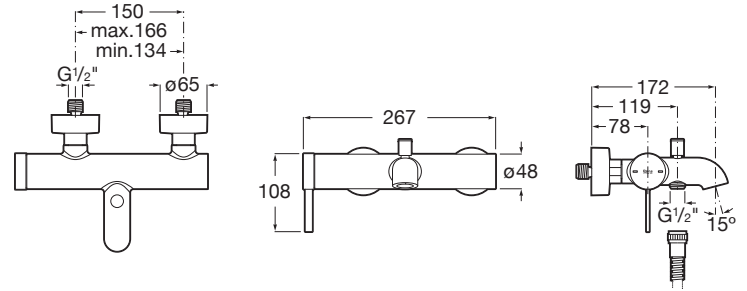

ONA

Wall-mounted bath-shower mixer with automatic diverter

TECHNICAL DRAWINGS

FEATURES

Application: Bath

Faucet type: Single-lever

Flexible supply hoses included

Flow rate (l/min - 3 bar): 20

Installation type: Wall-mounted

Water connection diameter: 1/2"

EverShine

SoftTurn®

COMPATIBLE WITH

Handshower with 3 functions

5B1B03..0

100/3. Handshower with 3 functions: Rain, Tonic and Pulse

5B1B03C00

ROUND - Fixed bracket for hand shower

5B1350..0

1.75 m universal anti-torsion satin flexible PVC

5B2116..0

Ona

Simple as nature. Ona pays homage to the diverse shapes of nature from our native Mediterranean. It is functional without ever appearing cold, with crisp aesthetics that follow the inherent warmth of the natural environment, made for those who enjoy the power of silent landscapes.