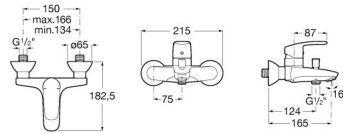

MONODIN

Wall-mounted bath-shower mixer with automatic diverter

TECHNICAL DRAWINGS

FEATURES

Application: Bath, Shower

Faucet type: Single-lever

Finish: Chrome

Handle position: Top