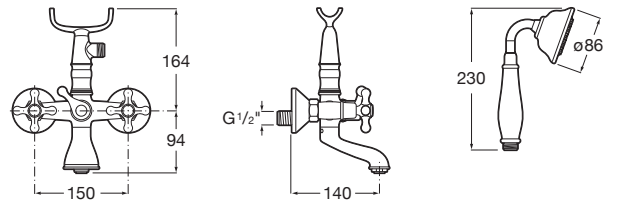

CARMEN

Wall-mounted bath-shower mixer with accessories

TECHNICAL DRAWINGS

FEATURES

Application: Bath, Shower

Faucet type: Twin-lever

Installation type: Wall-mounted

COMPATIBLE WITH