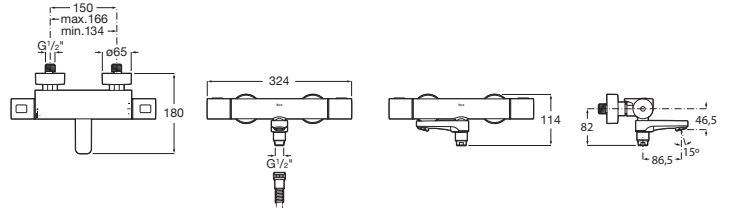

T-1000

Wall-mounted bath-shower mixer

TECHNICAL DRAWINGS

FEATURES

- Application: Shower
- Faucet type: Thermostatic
- Faucet type (obsolete): Thermostatic
- Finish: Chrome
- Installation type: Wall-mounted
- Number of water inlets: 2
- Water connection diameter: 1/2"