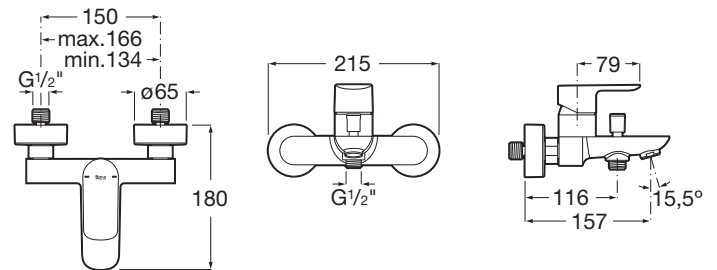

CALA

Wall-mounted bath-shower mixer

TECHNICAL DRAWINGS

FEATURES

- Application: Bath
- Diverter: Automatic
- Faucet type: Single-lever
- Finish: Chrome
- Installation type: Wall-mounted
- Net weight (kg): 1.9
- Waste type: Waste not included
- Water connection diameter: 1/2"

EverShine

SoftTurn®

Cala

The essence of Cala's design is demonstrated in a slim body of only 38mm and its flat rectangular handle, in perfect harmony with the shape of the spout; the ultimate blend of visual elements combined for optimal proportion and style. This comprehensive collection features a range of basin taps, bath shower mixers and bidet options.