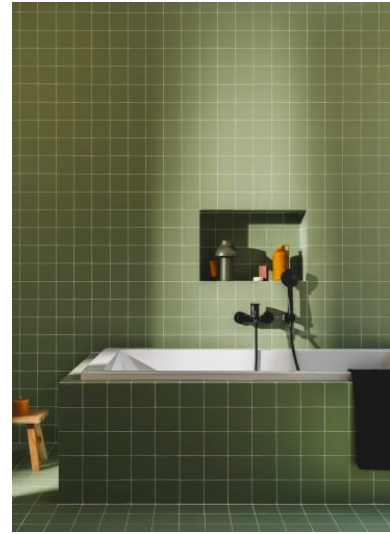

CALA

Wall-mounted bath-shower mixer

TECHNICAL DRAWINGS

FEATURES

- Application: Bath
- Diverter: Automatic
- Faucet type: Single-lever
- Finish: Chrome
- Installation type: Wall-mounted
- Net weight (kg): 1.9
- Waste type: Waste not included
- Water connection diameter: 1/2"

EverShine

SoftTurn®

Cala

The essence of Cala's design is demonstrated in a slim body of only 38mm and its flat rectangular handle, in perfect harmony with the shape of the spout; the ultimate blend of visual elements combined for optimal proportion and style. This comprehensive collection features a range of basin taps, bath shower mixers and bidet options.