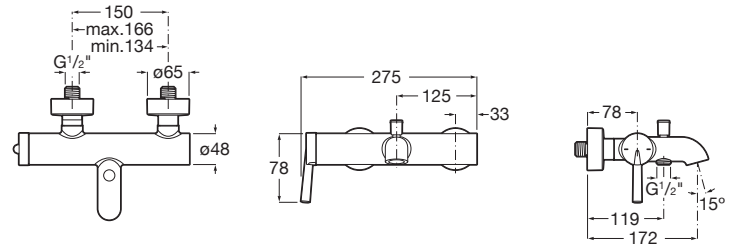

### FEATURES

Application: Shower

Faucet type: Single-lever

Finish: Chrome

Handle position: Top

Installation type: Wall-mounted

Waste type: Waste not included

EverShine