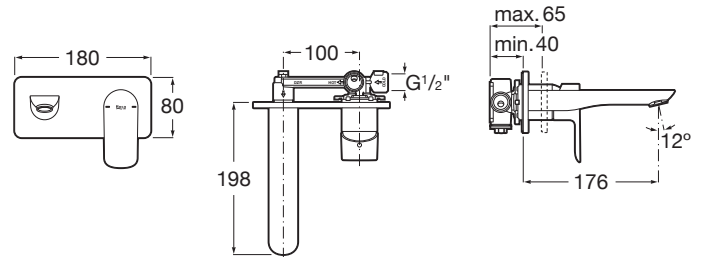

CALA

Wall-mounted basin mixer

TECHNICAL DRAWINGS

FEATURES

Application: Basin

Faucet type: Single-lever

Installation type: Built-in

Net weight (kg): 1.25

Waste type: Waste not included

Water connection diameter: 1/2"

EverShine

SoftTurn®

COMPATIBLE WITH

Built-In Concealed Body
Titanium Black

5252206..

Universal built-in body

525220603

Cala

The essence of Cala's design is demonstrated in a slim body of only 38mm and its flat rectangular handle, in perfect harmony with the shape of the spout; the ultimate blend of visual elements combined for optimal proportion and style. This comprehensive collection features a range of basin taps, bath shower mixers and bidet options.