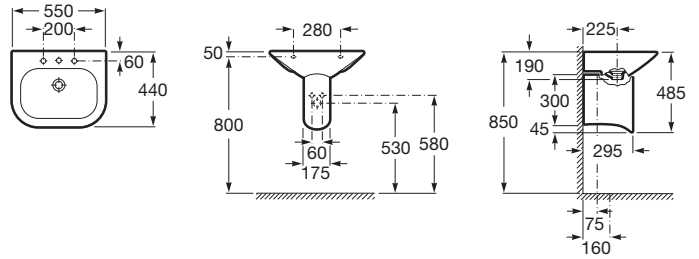

NEXO

Wall-hung vitreous china basin

DIMENSIONS

Length 550 mm  
 Width 440 mm  
 Height 190 mm

COLOURS AND FINISHES

00 White

TECHNICAL DRAWINGS

FEATURES

Bowl position: Central

Installation type: Wall-hung

Material: Vitreous china

Shape: Round

Taphole configuration: 1 taphole in the middle

Waste: Not included

COMPATIBLE WITH

1 1/4" waste for basin / bidet with overflow and automatic plug

505400000

1 1/4" outlet connector for basin. 300 Pipe

506403110

Click-clack universal waste. Chromed plug Ø 65

505401000

Click-clack universal waste. Vitreous plug Ø 65

505401100

1 1/4" outlet connector for basin. 250 Pipe