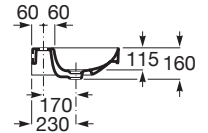

ONA

Wall-hung Fineceramic® basin

DIMENSIONS

Length	800 mm
Width	460 mm
Height	160 mm

COLOURS AND FINISHES

00 White

TECHNICAL DRAWINGS

FEATURES

Basin capacity (l): 7.2

Bowl position: Central

Fixing kit: Included

Installation type: Wall-hung

Integrated shelf

Internal Shape: 6 - Rectangular

Material: FINECERAMIC®

Shape: Rectangular

Shelf position: On both sides

Taphole configuration: 1 taphole in the middle

Trap: Not included

Waste: Not included

Weight (Kg): 20

COMPATIBLE WITH

Vitreous china full pedestal
for basin

337470..0