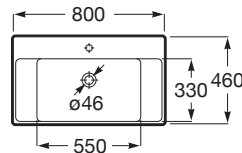

ONA

Wall-hung Fineceramic® basin

DIMENSIONS

Length	800 mm
Width	460 mm
Height	160 mm

COLOURS AND FINISHES

00 White

TECHNICAL DRAWINGS

FEATURES

Basin capacity (l): 7.2

Bowl position: Central

Fixing kit: Included

Installation type: Wall-hung

Integrated shelf

Internal Shape: 6 - Rectangular

Material: FINECERAMIC®

Shape: Rectangular

Shelf position: On both sides

Taphole configuration: 1 taphole in the middle

Trap: Not included

Waste: Not included

Weight (Kg): 20

COMPATIBLE WITH

Vitreous china full pedestal
for basin

337470..0