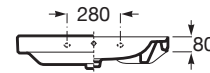

ONA

Wall-hung Fineceramic® basin

DIMENSIONS

Length	800 mm
Width	460 mm
Height	160 mm

COLOURS AND FINISHES

00 White

TECHNICAL DRAWINGS

FEATURES

Basin capacity (l): 7.2

Bowl position: Central

Fixing kit: Included

Installation type: Wall-hung

Integrated shelf

Internal Shape: 6 - Rectangular

Material: FINECERAMIC®

Shape: Rectangular

Shelf position: On both sides

Taphole configuration: 1 taphole in the middle

Trap: Not included

Waste: Not included

Weight (Kg): 20

COMPATIBLE WITH

Vitreous china full pedestal
for basin

337470..0