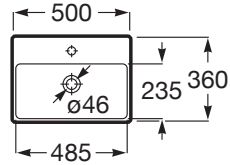

ONA

Wall-hung Fineceramic® basin

DIMENSIONS

Length	500 mm
Width	360 mm
Height	150 mm

COLOURS AND FINISHES

00 White

TECHNICAL DRAWINGS

FEATURES

Basin capacity (l): 4

Bowl position: Central

Fixing kit: Included

Installation type: Wall-hung

Internal Shape: 6 - Rectangular

Material: FINECERAMIC®

Shape: Rectangular

Taphole configuration: 1 taphole in the middle