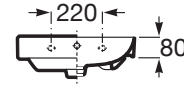

ONA

Wall-hung Fineceramic® basin

DIMENSIONS

Length	500 mm
Width	360 mm
Height	150 mm

COLOURS AND FINISHES

00 White

TECHNICAL DRAWINGS

FEATURES

Basin capacity (l): 4

Bowl position: Central

Fixing kit: Included

Installation type: Wall-hung

Internal Shape: 6 - Rectangular

Material: FINECERAMIC®

Shape: Rectangular

Taphole configuration: 1 taphole in the middle