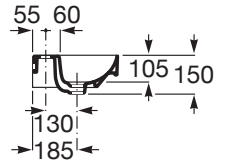

ONA

Wall-hung Fineceramic® basin

DIMENSIONS

Length	500 mm
Width	360 mm
Height	150 mm

COLOURS AND FINISHES

00 White

TECHNICAL DRAWINGS

FEATURES

Basin capacity (l): 4

Bowl position: Central

Fixing kit: Included

Installation type: Wall-hung

Internal Shape: 6 - Rectangular

Material: FINECERAMIC®

Shape: Rectangular

Taphole configuration: 1 taphole in the middle

Trap: Not included

Waste: Not included

Weight (Kg): 12

Compact basin

COMPATIBLE WITH

Vitreous china semipedestal for basin

337782..0

1 1/4" waste for basin / bidet with overflow and automatic plug