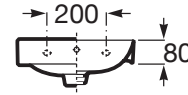

ONA

Wall-hung Fineceramic® basin

DIMENSIONS

Length	400 mm
Width	320 mm
Height	150 mm

COLOURS AND FINISHES

00 White

TECHNICAL DRAWINGS

FEATURES

Basin capacity (l): 2.7

Bowl position: Central

Fixing kit: Included

Installation type: Wall-hung

Internal Shape: 6 - Rectangular

Material: FINECERAMIC®

Shape: Rectangular

Small(washbasin)

Taphole configuration: 1 taphole in the middle

Trap: Not included

Waste: Not included

Weight (Kg): 9

Compact basin

COMPATIBLE WITH

Vitreous china semipedestal for basin

337782..0