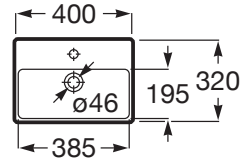

ONA

Wall-hung Fineceramic® basin

DIMENSIONS

Length	400 mm
Width	320 mm
Height	150 mm

COLOURS AND FINISHES

00 White

TECHNICAL DRAWINGS

FEATURES

Basin capacity (l): 2.7

Bowl position: Central

Fixing kit: Included

Installation type: Wall-hung

Internal Shape: 6 - Rectangular

Material: FINECERAMIC®

Shape: Rectangular

Small(washbasin)

Taphole configuration: 1 taphole in the middle

Trap: Not included

Waste: Not included

Weight (Kg): 9

Compact basin

COMPATIBLE WITH

Vitreous china semipedestal for basin

337782..0