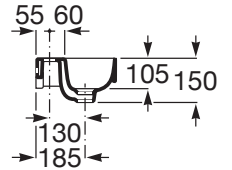

ONA

Wall-hung Fineceramic® basin

DIMENSIONS

Length	400 mm
Width	320 mm
Height	150 mm

COLOURS AND FINISHES

00 White

TECHNICAL DRAWINGS

FEATURES

Basin capacity (l): 2.7

Bowl position: Central

Fixing kit: Included

Installation type: Wall-hung

Internal Shape: 6 - Rectangular

Material: FINECERAMIC®

Shape: Rectangular

Small(washbasin)

Taphole configuration: 1 taphole in the middle

Trap: Not included

Waste: Not included

Weight (Kg): 9

Compact basin

COMPATIBLE WITH

Vitreous china semipedestal for basin

337782..0