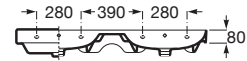

### DIMENSIONS

Length	1200 mm
Width	460 mm
Height	160 mm

### FEATURES

Basin capacity (l): 6.8

Bowl position: Central

Double basin

Emblematic Works: 14.006

Fixing kit: Included

Installation type: Wall-hung

Integrated shelf