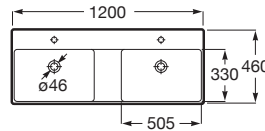

### DIMENSIONS

Length	1200 mm
Width	460 mm
Height	160 mm

### FEATURES

Basin capacity (l): 6.8

Bowl position: Central

Double basin

Emblematic Works: 14.006

Fixing kit: Included

Installation type: Wall-hung

Integrated shelf