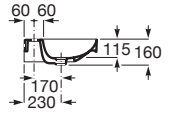

### DIMENSIONS

Length	1200 mm
Width	460 mm
Height	160 mm

### FEATURES

Basin capacity (l): 6.8

Bowl position: Central

Double basin

Emblematic Works: 14.006

Fixing kit: Included

Installation type: Wall-hung

Integrated shelf