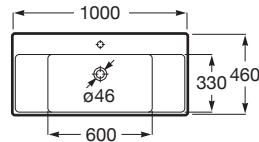

ONA

Wall-hung Fineceramic® basin

DIMENSIONS

Length	1000 mm
Width	460 mm
Height	160 mm

COLOURS AND FINISHES

00 White

TECHNICAL DRAWINGS

FEATURES

Basin capacity (l): 8.7

Bowl position: Central

Fixing kit: Included

Installation type: Wall-hung

Integrated shelf

Internal Shape: 6 - Rectangular

Material: FINECERAMIC®

Shape: Rectangular

Shelf position: On both sides

Taphole configuration: 1 taphole in the middle

Trap: Not included

Waste: Not included

Weight (Kg): 23

COMPATIBLE WITH

Tray
817670..0

Vitreous china full pedestal
for basin
337470..0