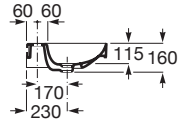

ONA

Wall-hung Fineceramic® basin

DIMENSIONS

Length	1000 mm
Width	460 mm
Height	160 mm

COLOURS AND FINISHES

00 White

TECHNICAL DRAWINGS

FEATURES

Basin capacity (l): 8.7

Bowl position: Central

Fixing kit: Included

Installation type: Wall-hung

Integrated shelf

Internal Shape: 6 - Rectangular

Material: FINECERAMIC®

Shape: Rectangular

Shelf position: On both sides

Taphole configuration: 1 taphole in the middle

Trap: Not included

Waste: Not included

Weight (Kg): 23

COMPATIBLE WITH

Tray
817670..0

Vitreous china full pedestal
for basin
337470..0