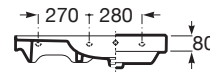

ONA

Wall-hung Fineceramic® basin

DIMENSIONS

Length	800 mm
Width	460 mm
Height	160 mm

COLOURS AND FINISHES

00 White

TECHNICAL DRAWINGS

FEATURES

Asymmetrical

Basin capacity (l): 6.9

Bowl position: Right

Emblematic Works: 14.006

Fixing kit: Included

Installation type: Wall-hung

Integrated shelf

Internal Shape: 6 - Rectangular

Material: FINECERAMIC®

Shape: Rectangular

Shelf position: Left

Taphole configuration: 1 taphole in the middle

Trap: Not included

Waste: Not included

Weight (Kg): 23

COMPATIBLE WITH