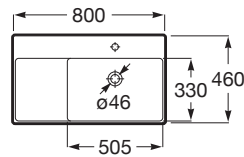

ONA

Wall-hung Fineceramic® basin

DIMENSIONS

Length	800 mm
Width	460 mm
Height	160 mm

COLOURS AND FINISHES

00 White

TECHNICAL DRAWINGS

FEATURES

Asymmetrical

Basin capacity (l): 6.9

Bowl position: Right

Emblematic Works: 14.006

Fixing kit: Included

Installation type: Wall-hung

Integrated shelf

Internal Shape: 6 - Rectangular

Material: FINECERAMIC®

Shape: Rectangular

Shelf position: Left

Taphole configuration: 1 taphole in the middle

Trap: Not included

Waste: Not included

Weight (Kg): 23

COMPATIBLE WITH