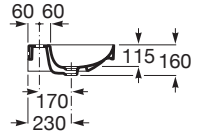

ONA

Wall-hung Fineceramic® basin

DIMENSIONS

Length	800 mm
Width	460 mm
Height	160 mm

COLOURS AND FINISHES

00 White

TECHNICAL DRAWINGS

FEATURES

Asymmetrical

Basin capacity (l): 6.9

Bowl position: Right

Emblematic Works: 14.006

Fixing kit: Included

Installation type: Wall-hung

Integrated shelf

Internal Shape: 6 - Rectangular

Material: FINECERAMIC®

Shape: Rectangular

Shelf position: Left

Taphole configuration: 1 taphole in the middle

Trap: Not included

Waste: Not included

Weight (Kg): 23

COMPATIBLE WITH