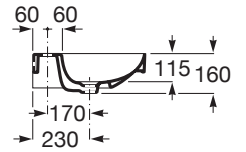

ONA

Wall-hung Fineceramic® basin

DIMENSIONS

Length	600 mm
Width	460 mm
Height	160 mm

COLOURS AND FINISHES

00 White

TECHNICAL DRAWINGS

FEATURES

Basin capacity (l): 8

Bowl position: Central

Fixing kit: Included

Installation type: Wall-hung

Internal Shape: 6 - Rectangular

Material: FINECERAMIC®

Shape: Rectangular

Taphole configuration: 1 taphole in the middle

Trap: Not included

Waste: Not included

Weight (Kg): 17

COMPATIBLE WITH

Tray
817670..0

Vitreous china full pedestal
for basin
337470..0

Vitreous china semipedestal
for basin
337471..0

1 1/4" waste for basin /
bidet with overflow and
automatic plug
505400000