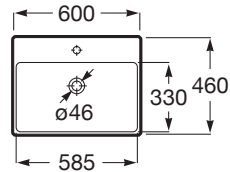

ONA

Wall-hung Fineceramic® basin

DIMENSIONS

Length	600 mm
Width	460 mm
Height	160 mm

COLOURS AND FINISHES

00 White

TECHNICAL DRAWINGS

FEATURES

Basin capacity (l): 8

Bowl position: Central

Fixing kit: Included

Installation type: Wall-hung

Internal Shape: 6 - Rectangular

Material: FINECERAMIC®

Shape: Rectangular

Taphole configuration: 1 taphole in the middle