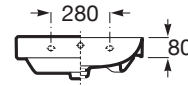

ONA

Wall-hung Fineceramic® basin

DIMENSIONS

Length	600 mm
Width	460 mm
Height	160 mm

COLOURS AND FINISHES

00 White

TECHNICAL DRAWINGS

FEATURES

Basin capacity (l): 8

Bowl position: Central

Fixing kit: Included

Installation type: Wall-hung

Internal Shape: 6 - Rectangular

Material: FINECERAMIC®

Shape: Rectangular

Taphole configuration: 1 taphole in the middle