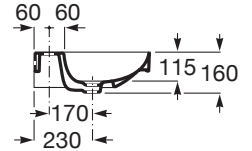

ONA

Wall-hung Fineceramic® basin

DIMENSIONS

Length	550 mm
Width	460 mm
Height	160 mm

COLOURS AND FINISHES

00 White

TECHNICAL DRAWINGS

FEATURES

Basin capacity (l): 7

Bowl position: Central

Fixing kit: Included

Installation type: Wall-hung

Internal Shape: 6 - Rectangular

Material: FINECERAMIC®

Shape: Rectangular

Taphole configuration: 1 taphole in the middle

Trap: Not included

Waste: Not included

Weight (Kg): 16

COMPATIBLE WITH

Tray
817670..0

Vitreous china full pedestal
for basin
337470..0

Vitreous china semipedestal
for basin
337471..0

Totem Luxury Trap
Titanium Black
5064031..