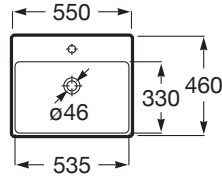

ONA

Wall-hung Fineceramic® basin

DIMENSIONS

Length	550 mm
Width	460 mm
Height	160 mm

COLOURS AND FINISHES

00 White

TECHNICAL DRAWINGS

FEATURES

Basin capacity (l): 7

Bowl position: Central

Fixing kit: Included

Installation type: Wall-hung

Internal Shape: 6 - Rectangular

Material: FINECERAMIC®

Shape: Rectangular

Taphole configuration: 1 taphole in the middle