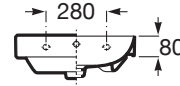

ONA

Wall-hung Fineceramic® basin

DIMENSIONS

Length	550 mm
Width	460 mm
Height	160 mm

COLOURS AND FINISHES

00 White

TECHNICAL DRAWINGS

FEATURES

Basin capacity (l): 7

Bowl position: Central

Fixing kit: Included

Installation type: Wall-hung

Internal Shape: 6 - Rectangular

Material: FINECERAMIC®

Shape: Rectangular

Taphole configuration: 1 taphole in the middle