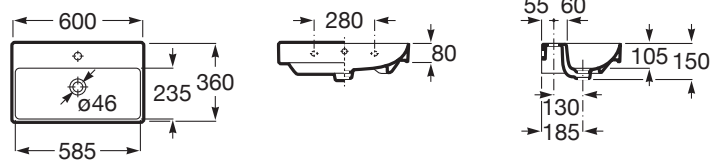

ONA

Wall-hung Fineceramic® basin

DIMENSIONS

Length	600 mm
Width	360 mm
Height	150 mm

COLOURS AND FINISHES

00 White

TECHNICAL DRAWINGS

FEATURES

Basin capacity (l): 5

Bowl position: Central

Emblematic Works: 14.006

Fixing kit: Included

Installation type: Wall-hung

Internal Shape: 6 - Rectangular

Material: FINECERAMIC®

Shape: Rectangular

Taphole configuration: 1 taphole in the middle

Trap: Not included

Waste: Not included

Weight (Kg): 14

Compact basin

COMPATIBLE WITH

Vitreous china semipedestal for basin

337782..0