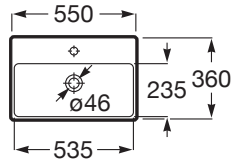

### DIMENSIONS

Length	550 mm
Width	360 mm
Height	150 mm

### FEATURES

Basin capacity (l): 4.5

Bowl position: Central

Fixing kit: Included

Installation type: Wall-hung

Internal Shape: 6 - Rectangular

Material: FINECERAMIC®

Shape: Rectangular