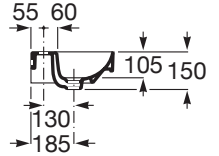

### DIMENSIONS

Length	550 mm
Width	360 mm
Height	150 mm

### TECHNICAL DRAWINGS

### FEATURES

Basin capacity (l): 4.5

Bowl position: Central

Fixing kit: Included

Installation type: Wall-hung

Internal Shape: 6 - Rectangular

Material: FINECERAMIC®

Shape: Rectangular

Taphole configuration: 1 taphole in the middle

Trap: Not included

Waste: Not included

Weight (Kg): 13

Compact basin

COMPATIBLE WITH

Vitreous china semipedestal for basin

337782..0