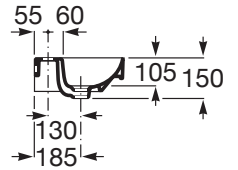

ONA

Wall-hung Fineceramic® basin

DIMENSIONS

Length	450 mm
Width	360 mm
Height	150 mm

COLOURS AND FINISHES

00 White

TECHNICAL DRAWINGS

FEATURES

Basin capacity (l): 3.5

Bowl position: Central

Fixing kit: Included

Installation type: Wall-hung

Internal Shape: 6 - Rectangular

Material: FINECERAMIC®

Shape: Rectangular

Taphole configuration: 1 taphole in the middle

Trap: Not included

Waste: Not included

Weight (Kg): 11

Compact basin

COMPATIBLE WITH

Vitreous china semipedestal for basin

337782..0

1 1/4" waste for basin / bidet with overflow and automatic plug

505400000

1 1/4" outlet connector for basin. 300 Pipe

506403110

Click-clack universal waste. Vitreous plug Ø 65

5054015..

Totem Luxury Trap Titanium Black

5064031..

Stop valve 1/2" - 3/8" (ceramic valve)