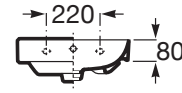

ONA

Wall-hung Fineceramic® basin

DIMENSIONS

Length	450 mm
Width	360 mm
Height	150 mm

COLOURS AND FINISHES

00 White

TECHNICAL DRAWINGS

FEATURES

Basin capacity (l): 3.5

Bowl position: Central

Fixing kit: Included

Installation type: Wall-hung

Internal Shape: 6 - Rectangular

Material: FINECERAMIC®

Shape: Rectangular

Taphole configuration: 1 taphole in the middle