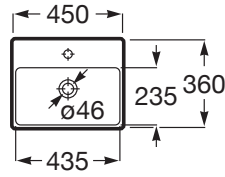

ONA

Wall-hung Fineceramic® basin

DIMENSIONS

Length	450 mm
Width	360 mm
Height	150 mm

COLOURS AND FINISHES

00 White

TECHNICAL DRAWINGS

FEATURES

Basin capacity (l): 3.5

Bowl position: Central

Fixing kit: Included

Installation type: Wall-hung

Internal Shape: 6 - Rectangular

Material: FINECERAMIC®

Shape: Rectangular

Taphole configuration: 1 taphole in the middle