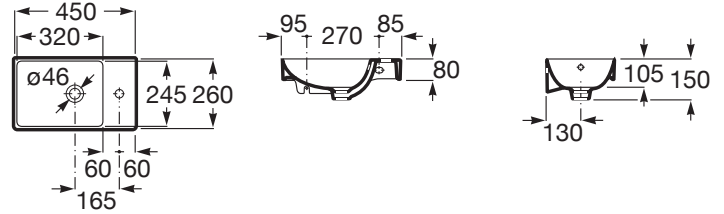

ONA

Wall-hung Fineceramic® basin

DIMENSIONS

Length	450 mm
Width	260 mm
Height	150 mm

COLOURS AND FINISHES

00 White

TECHNICAL DRAWINGS

FEATURES

Asymmetrical

Basin capacity (l): 2.7

Bowl position: Left

Fixing kit: Included

Installation type: Wall-hung

Internal Shape: 6 - Rectangular

Material: FINECERAMIC®

Shape: Rectangular

Small(washbasin)

Taphole configuration: 1 taphole in the middle

Trap: Not included

Waste: Not included

Weight (Kg): 7

Compact basin

COMPATIBLE WITH

1 1/4" waste for basin / bidet with overflow and automatic plug

505400000

Totem Luxury Trap Titanium Black

5064031..

1 1/4" outlet connector for basin. 300 Pipe

506403110

Stop valve 1/2" - 3/8" (ceramic valve)

525164400

Click-clack universal waste. Vitreous plug Ø 65